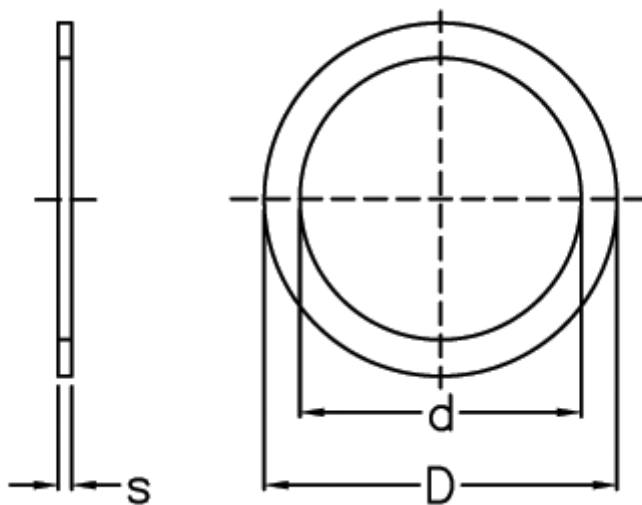

Article number: 0130439

Description: Support washer
16x22x1,5 DIN 988

Measures

d	= 16
D	= 22
Description	= 16x22x1,5
s	= 1.5
tol	= -0.05
Weight kg/1000	= 2.100